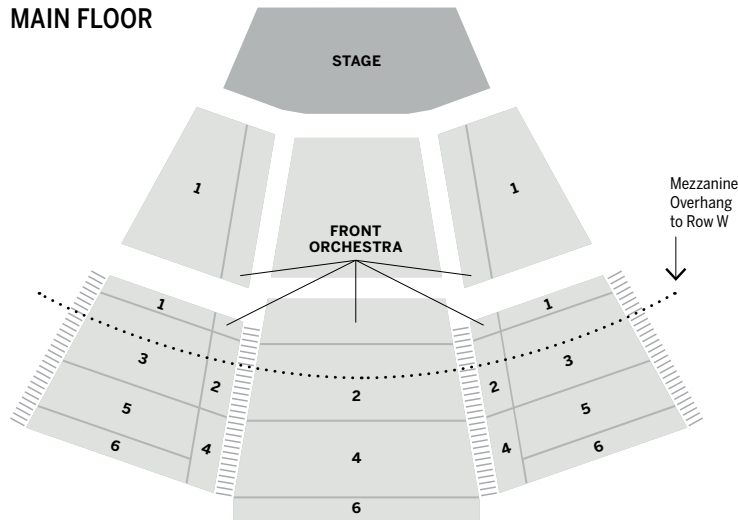

August 15 & 22

Adults: \$25 (Orchestra Premium, Orchestra, Zone 1, Zone 1 Row S)
 Adults: \$15 (All Other Zones)
 Youth (ages 6-22): \$5 (All Zones)

MAIN FLOOR

MEZZANINE

Printed on 100% Recycled materials from FSC Certified fibers.

Seating Zone	Subscription Ticket Prices							Individual Ticket Prices			
	Wednesdays	Fridays	Saturdays	Trio	Quartet One	Quartet Two	Final Week Trio	GOOD Availability	VERY GOOD Availability	GREAT Availability	BEST Availability
Zone 10	\$205	\$225	\$210	\$139	\$187	\$176	\$114	\$51	\$49	\$44	\$39
Zone 6	\$251	\$278	\$254	\$174	\$235	\$213	\$138	\$62	\$60	\$54	\$47
Zone 5	\$347	\$402	\$357	\$254	\$344	\$304	\$183	\$96	\$87	\$77	\$67
Zone 8	\$331	\$388	\$329	\$252	\$344	\$282	\$171	\$110	\$98	\$85	\$71
Zone 9	\$419	\$500	\$398	\$336	\$463	\$361	\$210	\$142	\$130	\$109	\$93
Zone 3	\$459	\$535	\$468	\$341	\$463	\$401	\$240	\$138	\$126	\$111	\$96
Zone 4	\$558	\$637	\$559	\$407	\$553	\$473	\$297	\$160	\$146	\$131	\$116
Zone 4 Aisle*	\$663	\$756	\$670	\$480	\$651	\$571	\$354	\$180	\$166	\$151	\$136
Zone 1	\$618	\$717	\$624	\$459	\$624	\$532	\$324	\$171	\$156	\$139	\$123
Zone 1 Row S	\$760	\$870	\$775	\$550	\$745	\$655	\$405	\$205	\$187	\$170	\$153
Zone 7	\$710	\$815	\$705	\$525	\$715	\$605	\$375	\$206	\$188	\$168	\$147
Loge	\$842	\$956	\$838	\$612	\$832	\$709	\$450	\$229	\$209	\$189	\$165
Zone 2	\$941	\$1,077	\$955	\$683	\$926	\$811	\$501	\$250	\$228	\$207	\$181
Zone 2 Aisle*	\$1,065	\$1,181	\$1,054	\$751	\$1,019	\$892	\$582	\$280	\$259	\$237	\$211
Orchestra	\$1,135	\$1,275	\$1,145	\$805	\$1,090	\$961	\$615	\$290	\$264	\$242	\$216
Orchestra Premium**	\$1,280	\$1,402	\$1,268	\$886	\$1,200	\$1,059	\$708	\$323	\$294	\$272	\$246

* Zone 2 Aisle and Zone 4 Aisle seats are the two seats adjacent to the aisle.

** Orchestra Premium seats are the two seats adjacent to the aisle and Rows A, P and S.

Individual ticket prices are valid through December 31, 2026.