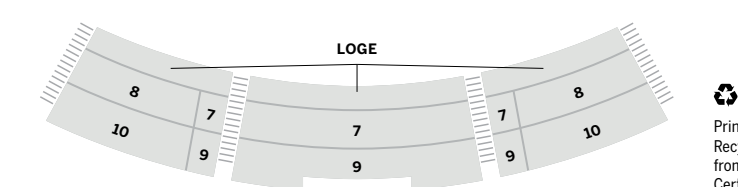

August 15 & 22

Adults: \$25 (Orchestra Premium, Orchestra, Zone 1, Zone 1 Row S)
 Adults: \$15 (All Other Zones)
 Youth (ages 6-22): \$5 (All Zones)

MAIN FLOOR

MEZZANINE

Printed on 100% Recycled materials from FSC Certified fibers.

Seating Zone	Subscription Ticket Prices							Individual Ticket Prices			
	Wednesdays	Fridays	Saturdays	Trio	Quartet One	Quartet Two	Final Week Trio	GOOD Availability	VERY GOOD Availability	GREAT Availability	BEST Availability
Zone 10	\$205	\$225	\$210	\$139	\$187	\$176	\$114	\$51	\$49	\$44	\$39
Zone 6	\$251	\$278	\$254	\$174	\$235	\$213	\$138	\$62	\$60	\$54	\$47
Zone 5	\$347	\$402	\$357	\$254	\$344	\$304	\$183	\$96	\$87	\$77	\$67
Zone 8	\$331	\$388	\$329	\$252	\$344	\$282	\$171	\$110	\$98	\$85	\$71
Zone 9	\$419	\$500	\$398	\$336	\$463	\$361	\$210	\$142	\$130	\$109	\$93
Zone 3	\$459	\$535	\$468	\$341	\$463	\$401	\$240	\$138	\$126	\$111	\$96
Zone 4	\$558	\$637	\$559	\$407	\$553	\$473	\$297	\$160	\$146	\$131	\$116
Zone 4 Aisle*	\$663	\$756	\$670	\$480	\$651	\$571	\$354	\$180	\$166	\$151	\$136
Zone 1	\$618	\$717	\$624	\$459	\$624	\$532	\$324	\$171	\$156	\$139	\$123
Zone 1 Row S	\$760	\$870	\$775	\$550	\$745	\$655	\$405	\$205	\$187	\$170	\$153
Zone 7	\$710	\$815	\$705	\$525	\$715	\$605	\$375	\$206	\$188	\$168	\$147
Loge	\$842	\$956	\$838	\$612	\$832	\$709	\$450	\$229	\$209	\$189	\$165
Zone 2	\$941	\$1,077	\$955	\$683	\$926	\$811	\$501	\$250	\$228	\$207	\$181
Zone 2 Aisle*	\$1,065	\$1,181	\$1,054	\$751	\$1,019	\$892	\$582	\$280	\$259	\$237	\$211
Orchestra	\$1,135	\$1,275	\$1,145	\$805	\$1,090	\$961	\$615	\$290	\$264	\$242	\$216
Orchestra Premium**	\$1,280	\$1,402	\$1,268	\$886	\$1,200	\$1,059	\$708	\$323	\$294	\$272	\$246