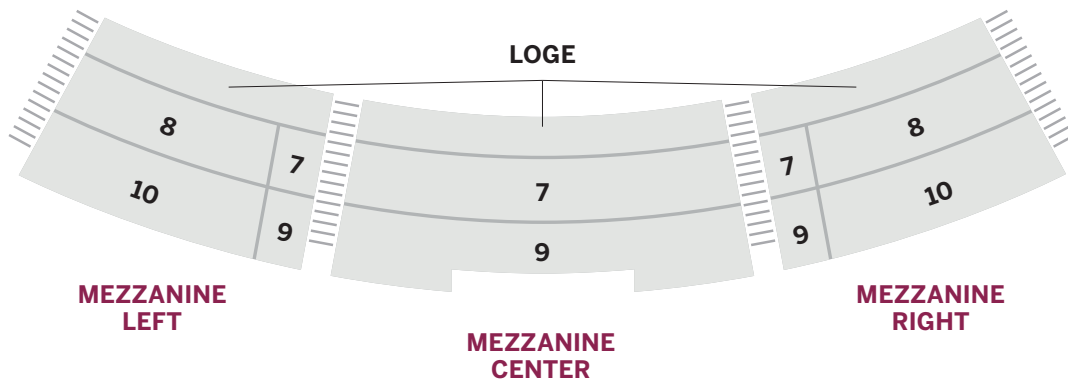

Order online
at santafeopera.org

MAIN FLOOR

MEZZANINE

OVERHANGS THROUGH ROW W

Front Orchestra and Zones 1, 6, 9 & 10 are ADA accessible