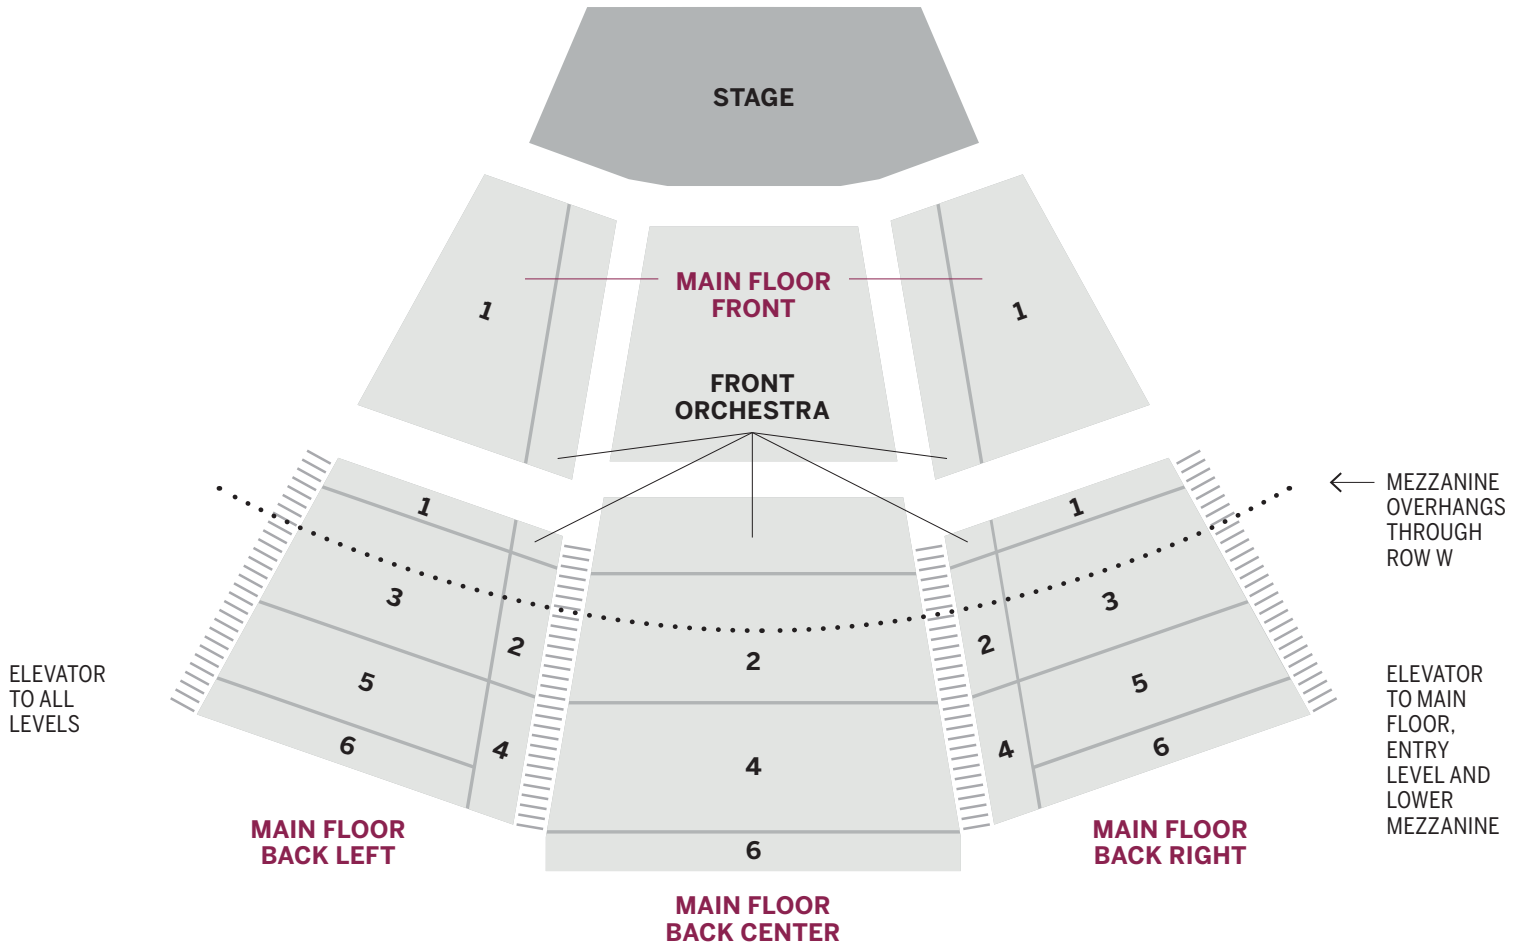

Order online
at santafeopera.org

MAIN FLOOR

MEZZANINE

OVERHANGS THROUGH ROW W

Front Orchestra and Zones 1, 6, 9 & 10 are ADA accessible