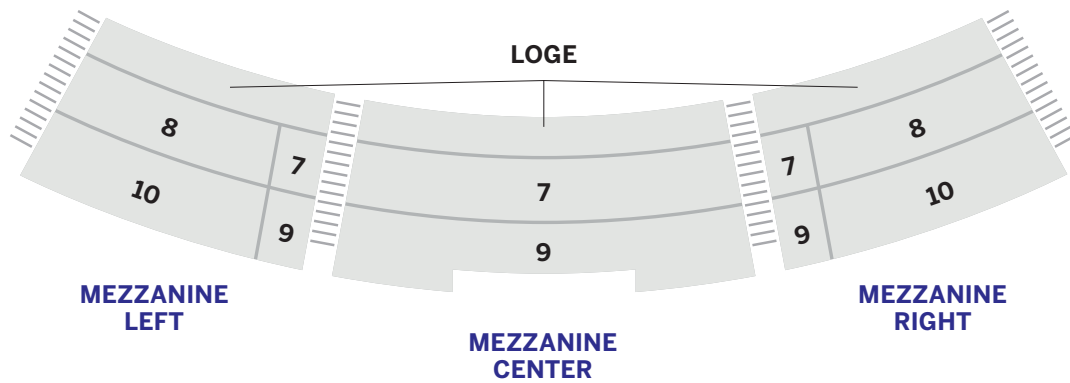

Order online

at santafeopera.org

MAIN FLOOR

MEZZANINE

OVERHANGS THROUGH ROW W

Front Orchestra and Sections 1, 6, 9 & 10 are ADA accessible