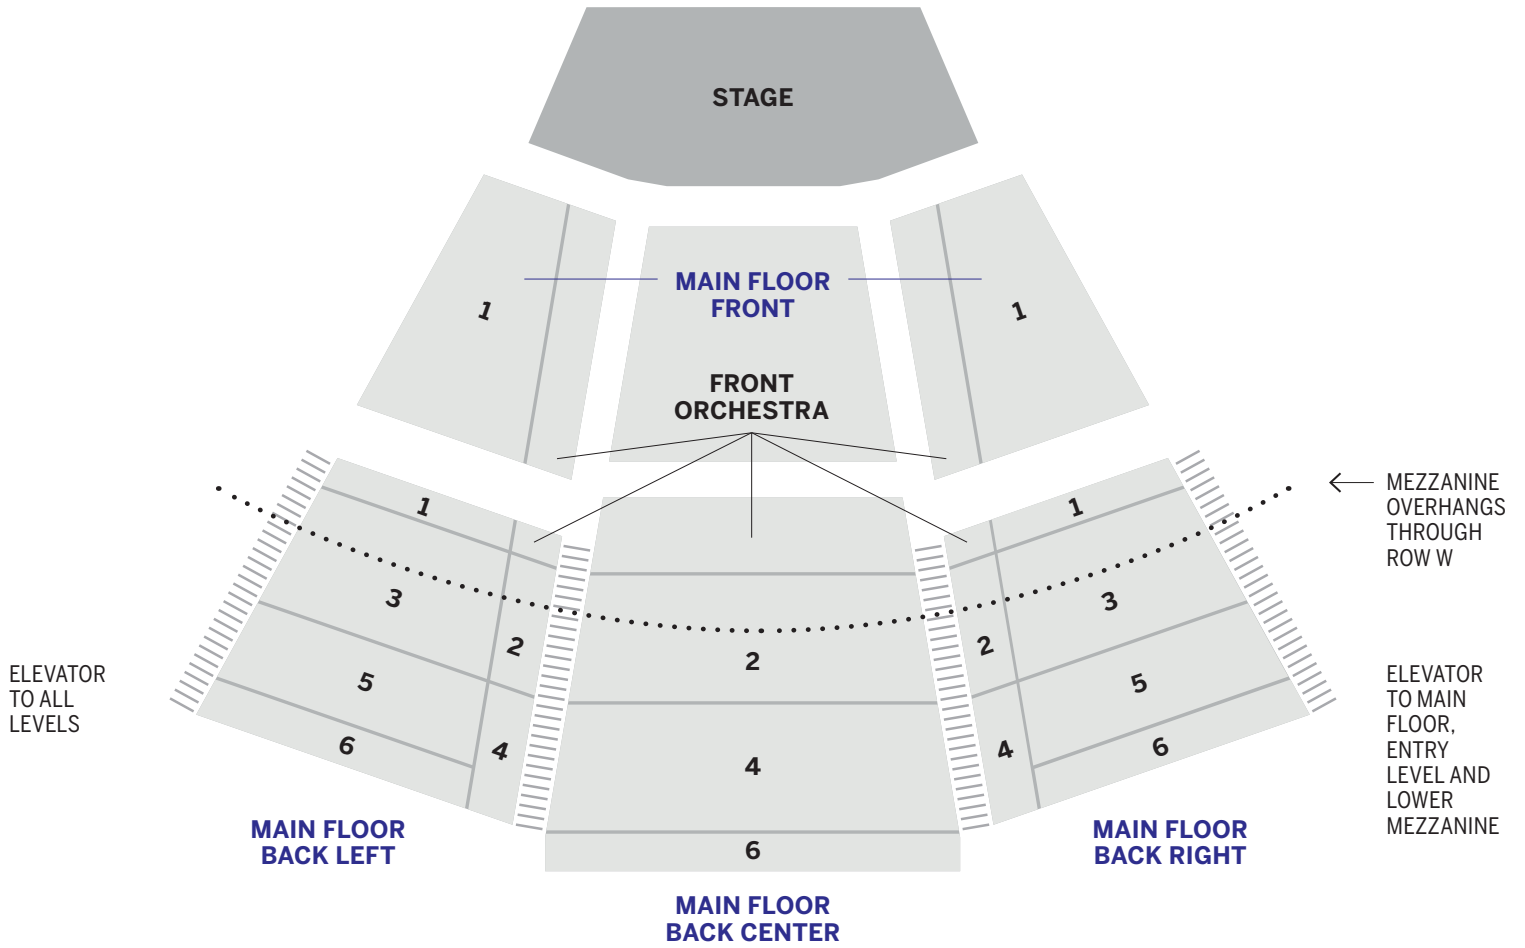

Order online

at santafeopera.org

MAIN FLOOR

MEZZANINE

OVERHANGS THROUGH ROW W

Front Orchestra and Sections 1, 6, 9 & 10 are ADA accessible